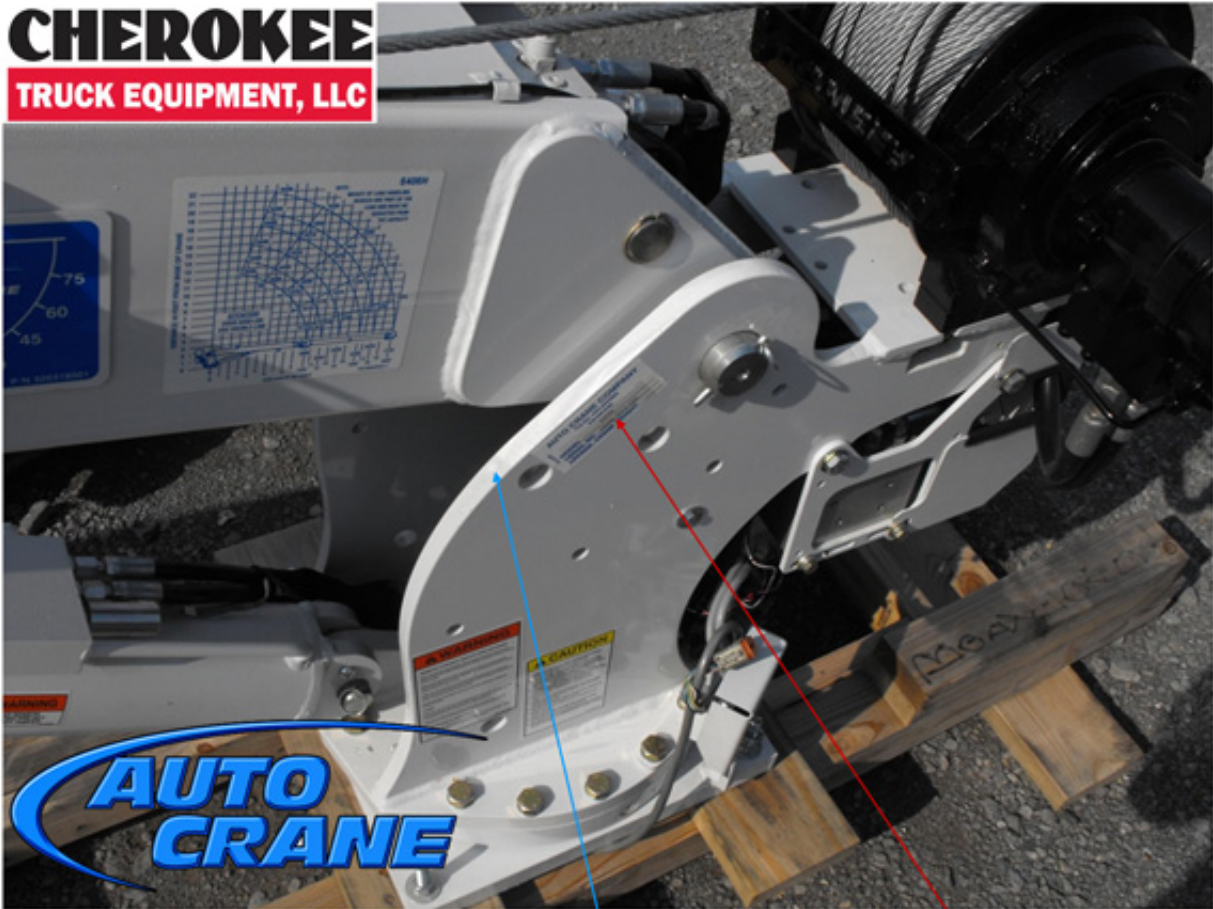

[Auto Serial Number Locations](#)

[Auto Serial Number Locations](#)

Download

---

The model/serial number locations are listed below and will be located on the same plate or sticker.. Depending on the type of washer you have, the model number and serial number locations will vary.. I hope this helps  
Dryer On plate in door well Side or bottom of cabinet Cabinet frame door open Back upper left cabinet Inside of door Behind access panel (Gas Only) Washer Automatic (before 1983) On plate on the lower left front Corner of cabinet Washer- Automatic (After 1983) Rear center of lid well Left upper back on base cabinet Back top control panel Right rear corner of washer top lid Open lower left front base Washer-Dryer Combination On plate on back of cabinet On plate in door well On cabinet top Upper left with door open on dryer frame -Front Loading Washer Left side of door opening.

[Unduh Facebook Bahasa Indonesia Cheat Ninja Saga Di Episodes](#)

**CHEROKEE**  
**TRUCK EQUIPMENT, LLC**

**Serial # Locations on 5000 lb.+ Cranes**

**1. Stamped on Pedestal (On Curved Section)**

**2. Plate or Sticker**